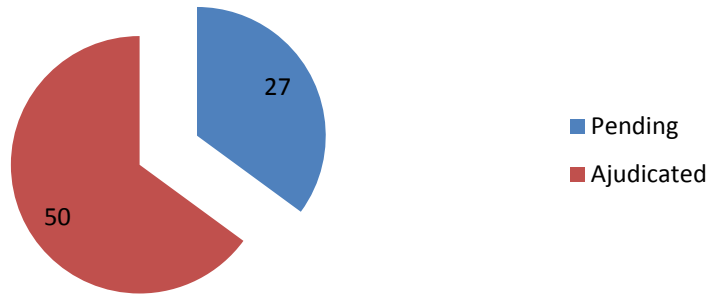

Complaints Statistics 2012

Total No. of Complaints Lodged 2012
= 77

Types of Complaints Lodged 2012

Complaints Categories 2012