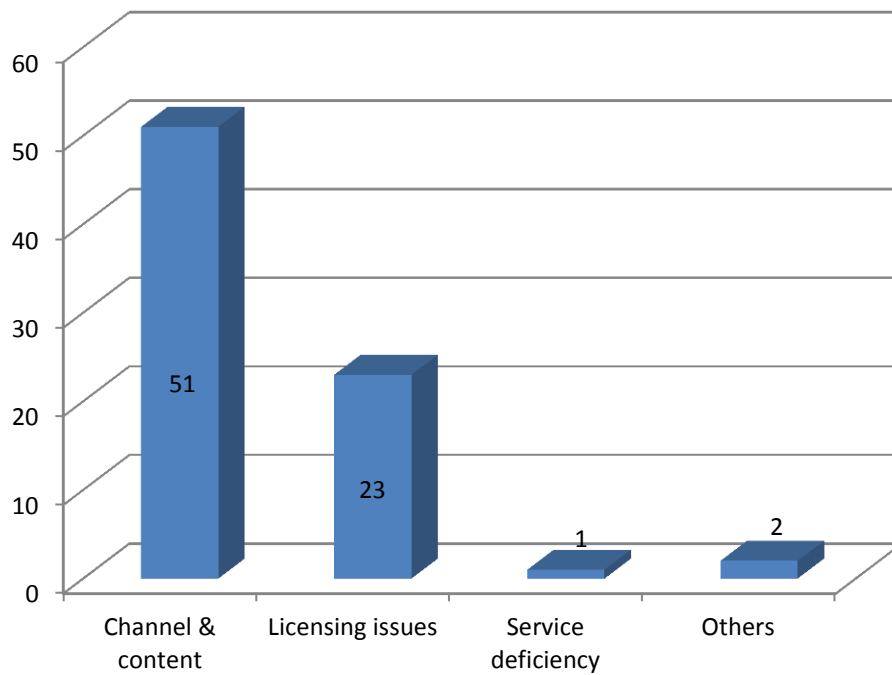

Complaints Statistics 2012

Total No. of Complaints Lodged 2012
= 77

Types of Complaints Lodged 2012

Complaints Categories 2012