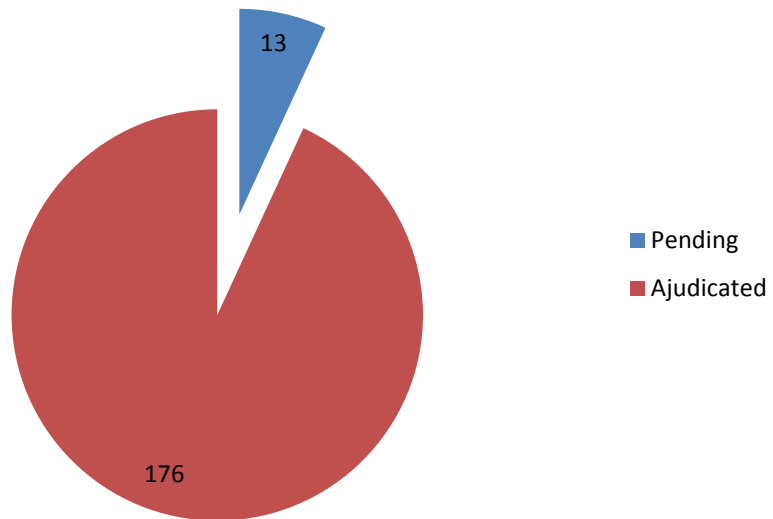

Complaints Statistics 2013

**Total No. of Complaints Lodged 2013
= 189**

Types of Complaints Lodged 2013

Complaints Categories 2013