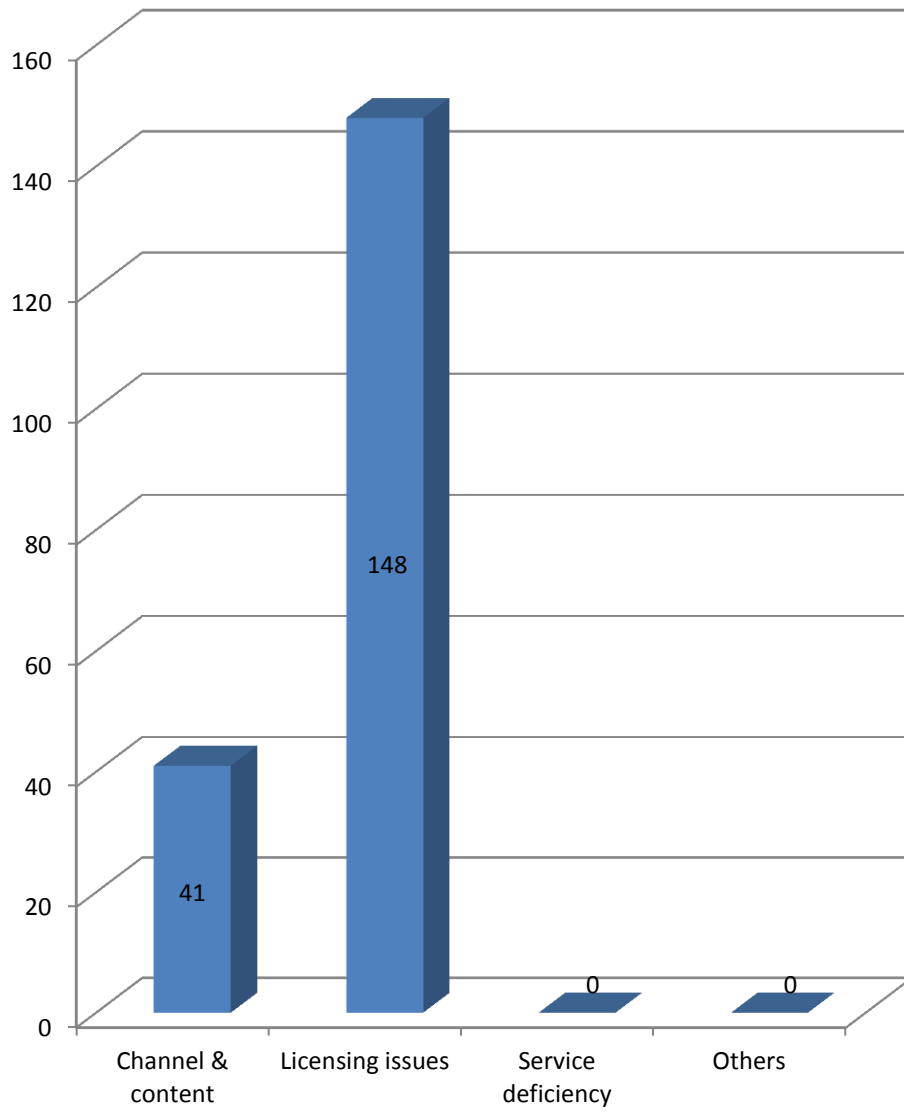

Complaints Statistics 2013

**Total No. of Complaints Lodged 2013
= 189**

Types of Complaints Lodged 2013

Complaints Categories 2013